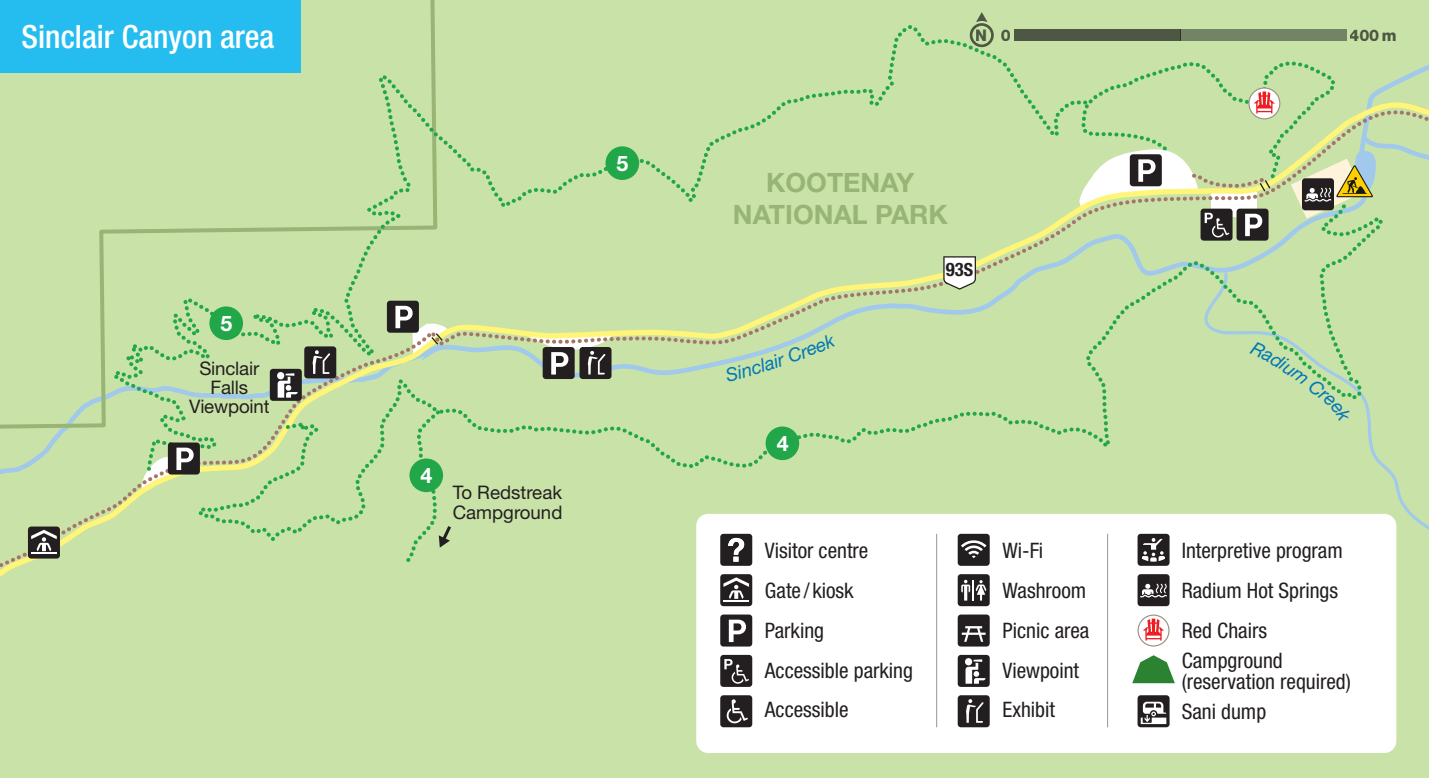

# Sinclair Canyon area

- |   |                    |   |             |   |                                      |
|---|--------------------|---|-------------|---|--------------------------------------|
|  | Visitor centre     |  | Wi-Fi       |  | Interpretive program                 |
|  | Gate / kiosk       |  | Washroom    |  | Radium Hot Springs                   |
|  | Parking            |  | Picnic area |  | Red Chairs                           |
|  | Accessible parking |  | Viewpoint   |  | Campground<br>(reservation required) |
|  | Accessible         |  | Exhibit     |  | Sani dump                            |