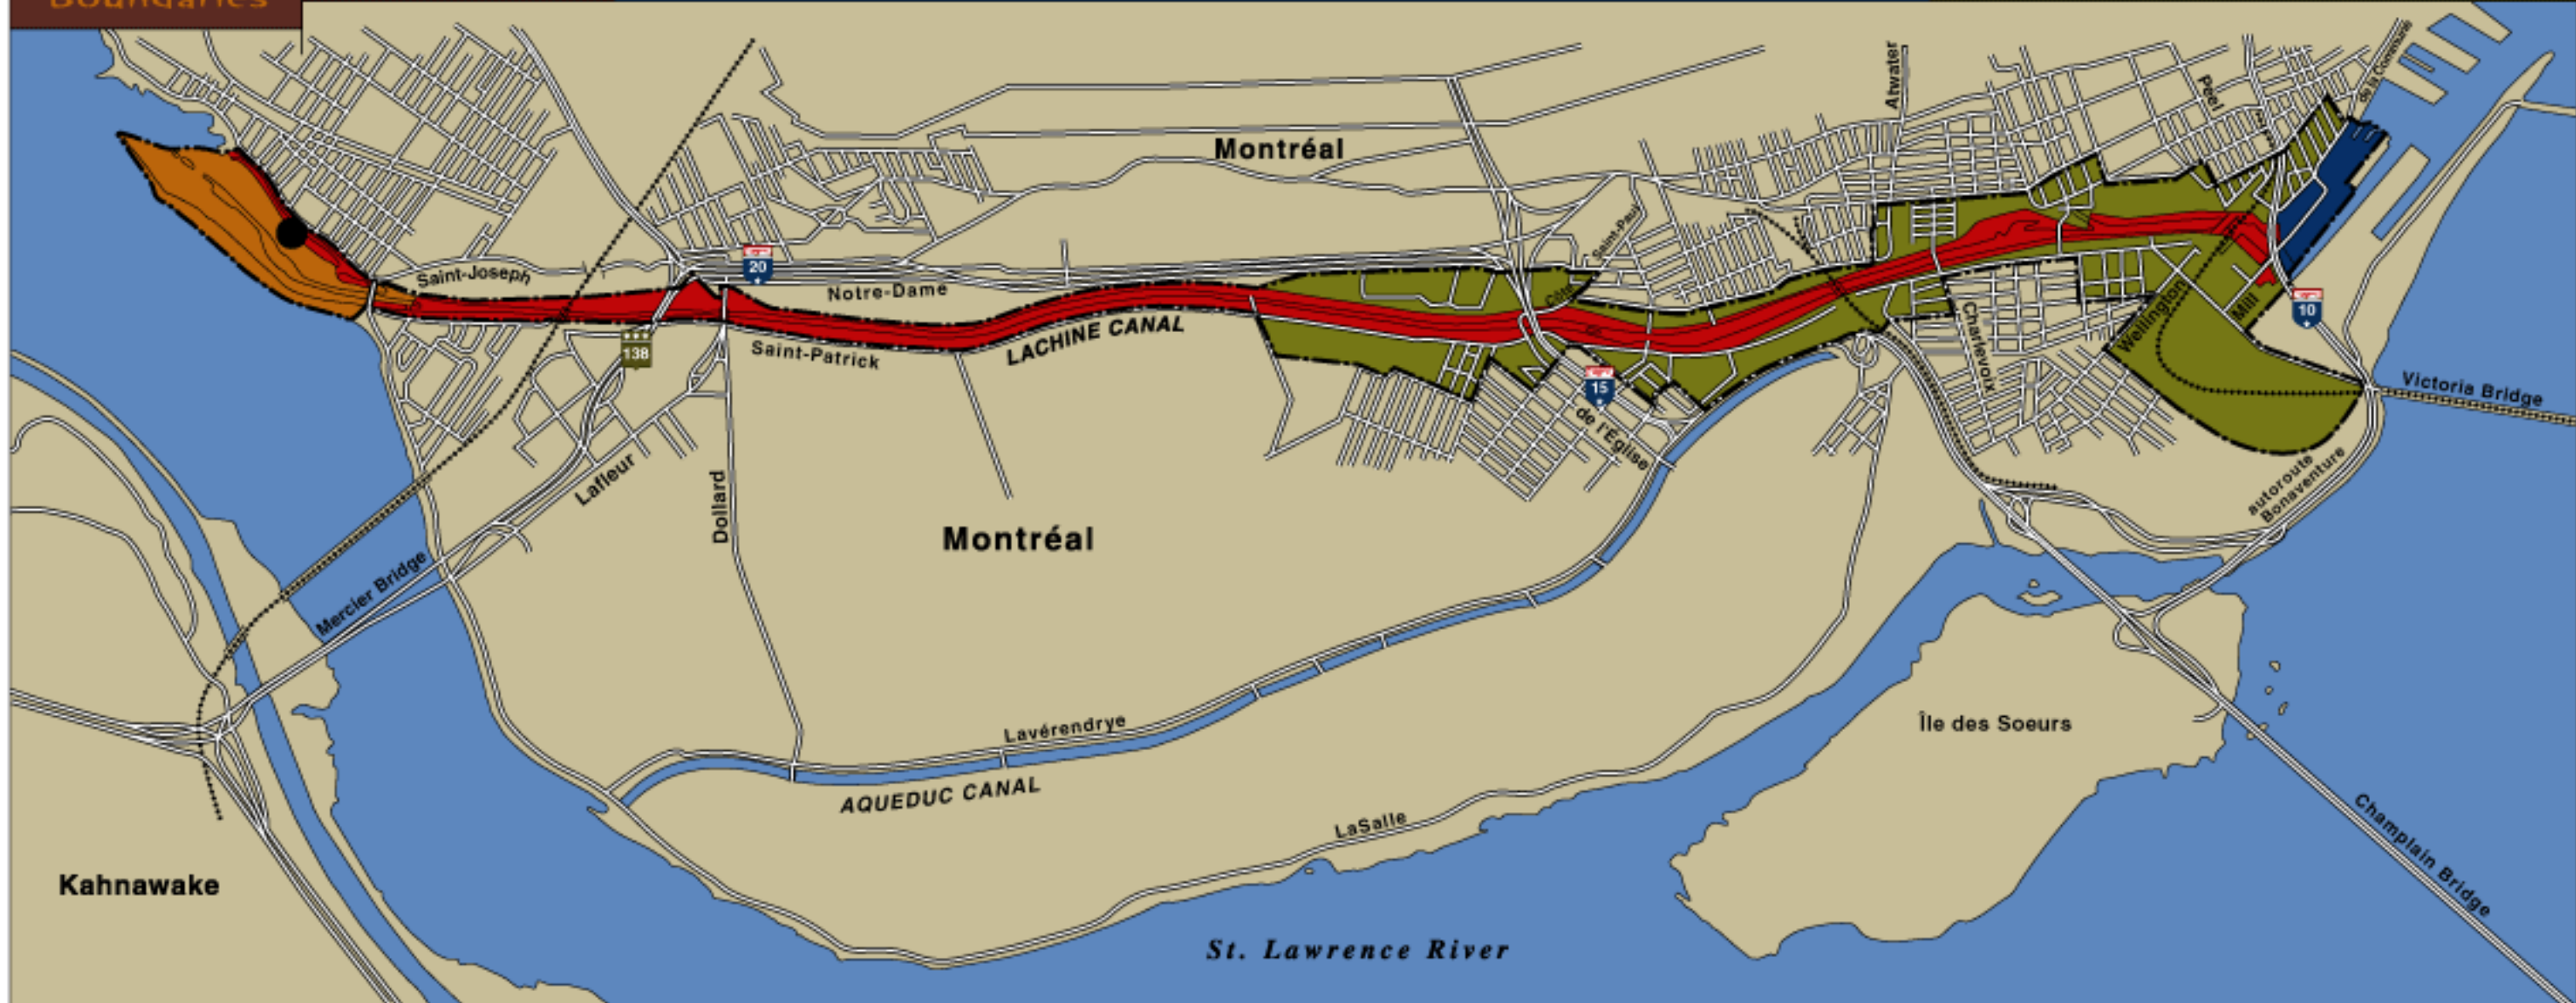

# LACHINE CANAL NATIONAL HISTORIC SITE OF CANADA

## Management Plan

Boundaries

--- Lachine Canal National Historic Site of Canada

● Ful Trade at Lachine Historic Site of Canada

■ Parks Canada

■ Old Port of Montréal Corporation Inc.

■ City of Montréal and Quebec Government